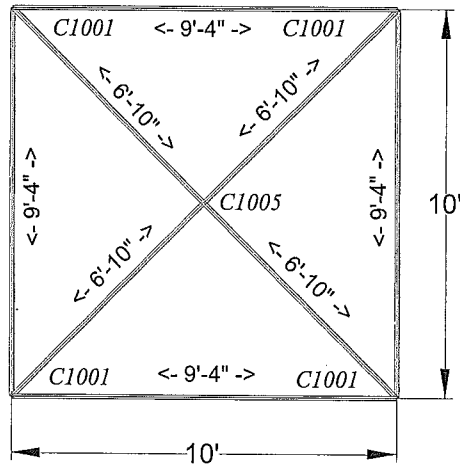

10x10 Frame Tent

Fittings		
4	Corner	C1001
1	4 Way Crown	C1005
24	Canopy Pins	P102

Poles		Color
4	9'-4" Spreader	White
4	6'-10" Hip Rafter	Yellow
4	7'-8" Legs	Black

Frame Options
2 in. Frame

Tops Options
White 15 oz. Blackout
Colors (Solid or stripe)
Clear 20 ga.
Expandable 2 pieces.

Accessories	
4	Base Plates
4	Corner Leg Braces
8	Ratchet ropes and Stakes (4 Minimum)
40	Feet—Sidewall