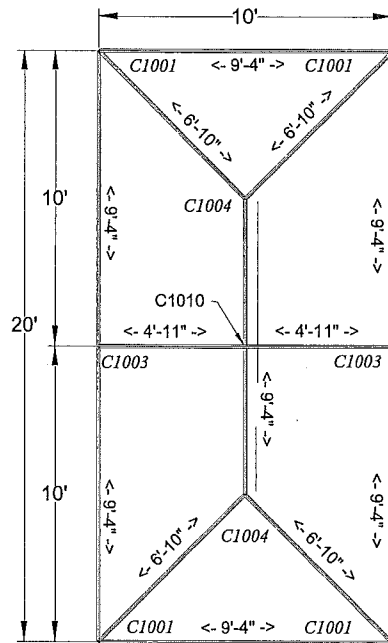

10x20 Frame Tent

Fittings		
4	Corner	C1001
2	3 Way Crown	C1004
2	Side Tee Joint	C1003
1	Ridge Slide tee	C1010-2
38	Canopy Pins	P102

Poles		Color
7	9'-4" Spreader	White
4	6'-10" Hip Rafter	Yellow
2	4'-11" Rafter	Blue
6	7'-8" Legs	Black

Frame Options	
2 in.	Frame

Tops Options	
White 15 oz.	Blackout
Colors (Solid or stripe)	
Clear	20 ga.
Expandable 3 or 4 pieces.	

Accessories	
6	Base Plates
4	Corner Leg Braces
10	Ratchet ropes and Stakes (6 Minimum)
60	Feet-Sidewall