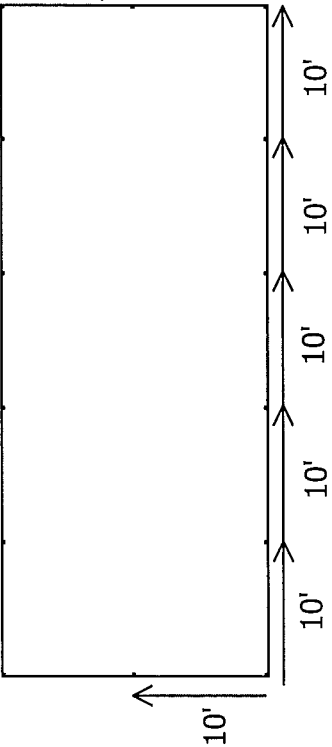

20x50 frame canopy

top view

side view

- specifications
- top: white, red & white or clear
 - perimeter legs: 16, 2" diameter aluminum
 - center poles: none
 - flags: none