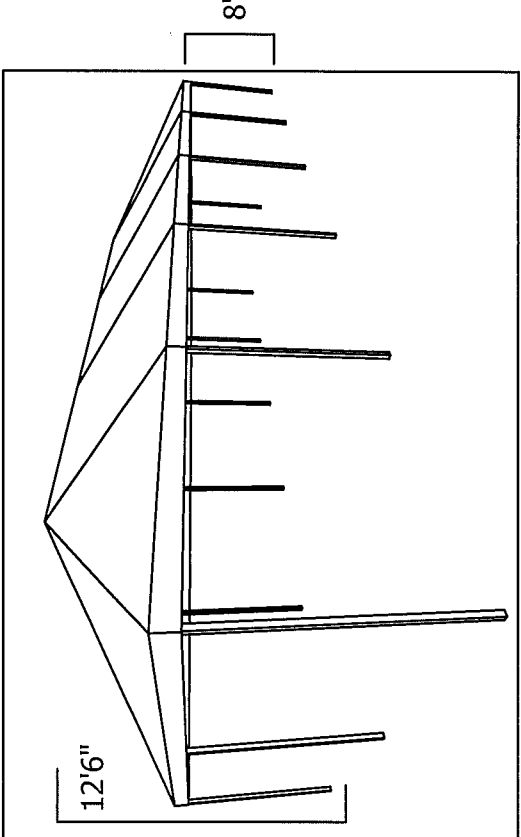

20x50 frame canopy

top view

side view

- specifications
- top: white, red & white or clear
 - perimeter legs: 16, 2" diameter aluminum
 - center poles: none
 - flags: none